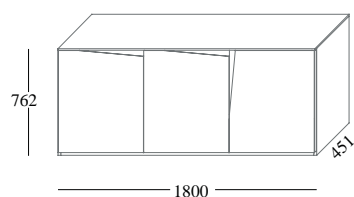

design: Pierangelo Sciuoto

**Finish:**

Mat lacquered in our selected colours.

The handle can be lacquered in the same colour of the door or with a supplement in a contrasting one.

**Dimensions:**

**Sideboard**