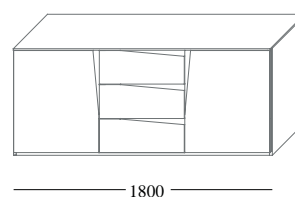

design: Pierangelo Sciuoto

**Finish:**

Mat lacquered in our selected colours.

The handle can be lacquered in the same colour of the door or with a supplement in a contrasting one.

**Dimensions:**

**Sideboard**