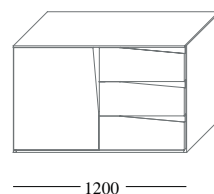

design: Pierangelo Sciuoto

**Finish:**

Mat lacquered in our selected colours.

The handle can be lacquered in the same colour of the door or with a supplement in a contrasting one.

**Dimensions:**

**Sideboard**