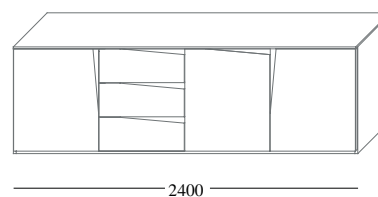

design: Pierangelo Sciuoto

**Finish:**

Mat lacquered in our selected colours.

The handle can be lacquered in the same colour of the door or with a supplement in a contrasting one.

**Dimensions:**

**Sideboard**