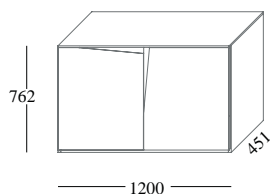

design: Pierangelo Sciuoto

**Finish:**

Mat lacquered in our selected colours.

The handle can be lacquered in the same colour of the door or with a supplement in a contrasting one.

**Dimensions:**

**Sideboard**