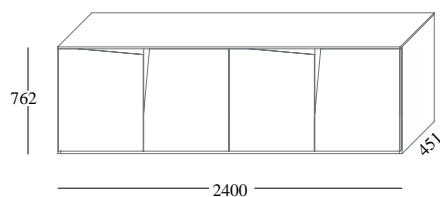

design: Pierangelo Sciuoto

**Finish:**

Mat lacquered in our selected colours.

The handle can be lacquered in the same colour of the door or with a supplement in a contrasting one.

**Dimensions:**

**Sideboard**