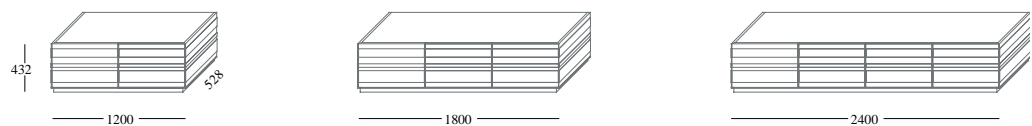

Collection **STRIPE**

Stripe is a collection made up by cupboards, sideboards and high boards available in three different heights (cupboard H 432mm, sideboard H 784mm, high board H 1525mm) and with the possibility of having some open units inserted.

Open units are micro embossed lacquered in the same colour or in a contrasting one

Shelves in tempered transparent glass (8 mm)

Dimensions:

Cupboard

Cupboard with open unit

Sideboard

Sideboard with drawer

Highboard