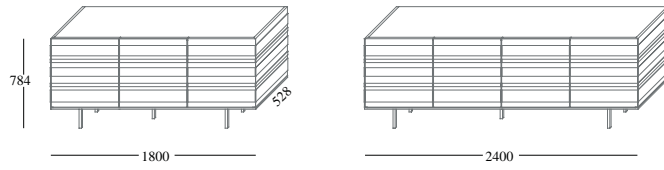

Collection **STRIPE**

Stripe is a collection made up by cupboards, sideboards and high boards available in three different heights (cupboard H 432mm, sideboard H 784mm, high board H 1525mm) and with the possibility of having some open units inserted.

Open units are micro embossed lacquered in the same colour or in a contrasting one

Shelves in tempered transparent glass (8 mm)

Dimensions:

Cupboard

Cupboard with open unit

Sideboard

Sideboard with drawer

Highboard