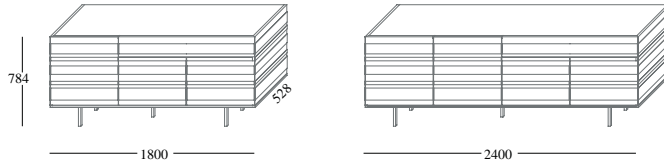

Collection **STRIPE**

Stripe is a collection made up by cupboards, sideboards and high boards available in three different heights (cupboard H 432mm, sideboard H 784mm, high board H 1525mm) and with the possibility of having some open units inserted.

Open units are micro embossed lacquered in the same colour or in a contrasting one

Shelves in tempered transparent glass (8 mm)

Dimensions:

Cupboard

Cupboard with open unit

Sideboard

Sideboard with drawer

Highboard