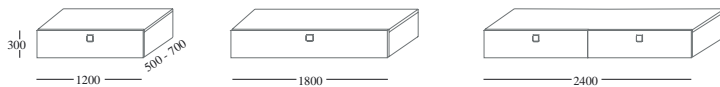

The system includes: benches, units for drawers, units for doors which can be put on floor with plinth H 3,5 cm, or on chromium plated feet H 9,5 or 33,5 cm or they can be hanging and then wall panelling, shelved, and other elements.

The doors are available in three models: with Seventy handle (flush on the door's line), with Line handle (glossy chromium), with Push opening.

design: Pietro Arosio

Finish:

Mat and glossy lacquered in our selected colours, wengè, black walnut.

The doors and the drawers' fronts are available also with glossy lacquered glass in our selected colours and natural mirror.

Dimensions:

Benches

Unit with drawers

Unit with drawers and open space

Unit with doors