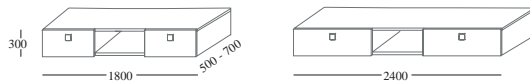

The system includes: benches, units for drawers, units for doors which can be put on floor with plinth H 3,5 cm, or on chromium plated feet H 9,5 or 33,5 cm or they can be hanging and then wall panelling, shelved, and other elements.

The doors and the drawers' fronts are available also with glossy lacquered glass in our selected colours and natural mirror.

Dimensions:

Benches

Unit with drawers

Unit with drawers and open space

Unit with doors

Plinth - leg for benches ; unit with draws ; unit with doors

Chromium plated leg

Chromium plated leg

Hanging unit with doors

Hanging unit with lap door

Shelves

Wall panellings

Desk