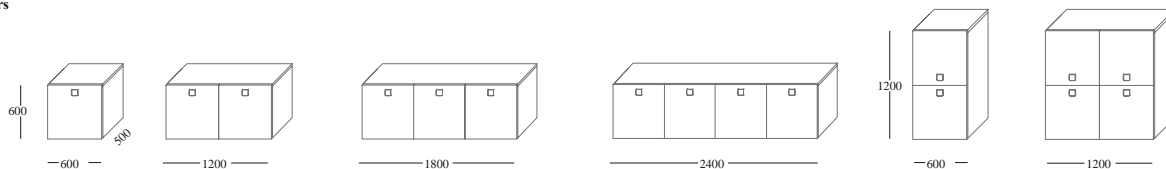

The system includes: benches, units for drawers, units for doors which can be put on floor with plinth H 3,5 cm, or on chromium plated feet H 9,5 or 33,5 cm or they can be hanging and then wall panelling, shelved, and other elements.

The doors and the drawers' fronts are available also with glossy lacquered glass in our selected colours and natural mirror.

Dimensions:

Benches

Unit with drawers

Unit with drawers and open space

Unit with doors

Plinth - leg for benches ; unit with draws ; unit with doors

Chromium plated leg

Chromium plated leg

Hanging unit with doors

Hanging unit with lap door

Shelves

Wall panellings

Desk