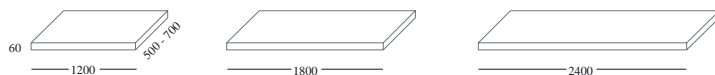

The system includes: benches, units for drawers, units for doors which can be put on floor with plinth H 3,5 cm, or on chromium plated feet H 9,5 or 33,5 cm or they can be hanging and then wall panelling, shelved, and other elements.

The doors are available in three models: with Seventy handle (flush on the door's line), with Line handle (glossy chromium), with Push opening.

design: Pietro Arosio

Finish:

Mat and glossy lacquered in our selected colours, wengè, black walnut.

The doors and the drawers' fronts are available also with glossy lacquered glass in our selected colours and natural mirror.

Dimensions:

Benches

Unit with drawers

Unit with drawers and open space

Unit with doors