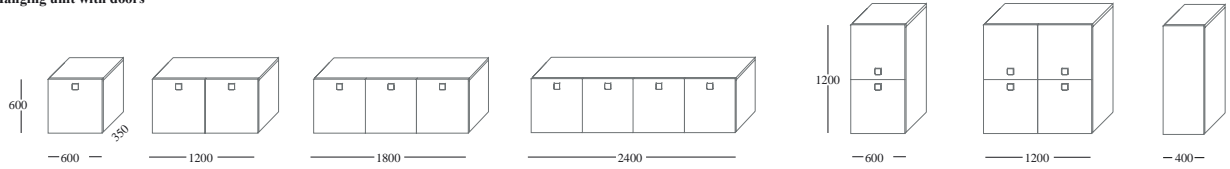

The system includes: benches, units for drawers, units for doors which can be put on floor with plinth H 3,5 cm, or on chromium plated feet H 9,5 or 33,5 cm or they can be hanging and then wall panelling, shelved, and other elements.

The doors and the drawers' fronts are available also with glossy lacquered glass in our selected colours and natural mirror.

Dimensions:

Benches

Unit with drawers

Unit with drawers and open space

Unit with doors

Plinth - leg for benches ; unit with draws ; unit with doors

Chromium plated leg

Chromium plated leg

Hanging unit with doors

Hanging unit with lap door

Shelves

Wall panellings

Desk