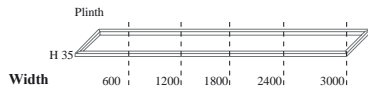

Plinth - leg for benches ; unit with draws ; unit with doors