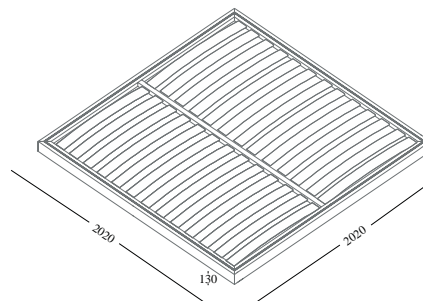

design: Pietro Arosio

Finish:

Frame: mat lacquered in our selected colours
Headboard: covered with fabric or leather

Dimensions:

Single bed
W 1020
for mattress 1000x2000

Double bed
W 2020
for mattress 2000x2000