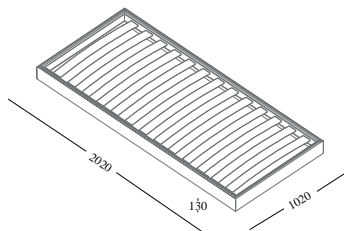

Collection FLIPPER

Flipper is a bed perfect for the ones who like to change shape or position to their pieces of furniture: its headboards/backpanels, covered in leather or fabric, can slide along the bed's frame, creating more combinations. In this way the single or double bed can become a comfortable sofa.

design: Pietro Arosio

Finish:

Frame: mat lacquered in our selected colours
Headboard: covered with fabric or leather

Dimensions:

Single bed
W 1020
for mattress 1000x2000

Double bed
W 2020
for mattress 2000x2000