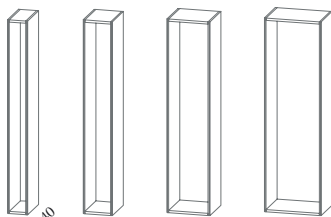

This apparently casual alternation creates an original optical effect that recalls the vertical lines of the bar code (from here the idea for the name of this collection).

The columns with doors can be fitted with shelves and/or drawers.

The open element characterized by a width of 140 cm allows a more effective use of Code in the living area for HI/FI and TV.

design: Duccio Grassi

Finish:

Open units: mat lacquered in our selected colours, natural oak, grey oak, smoked oak, black walnut, wengè

Doors: mat or glossy lacquered in our selected colours, natural oak, grey oak, smoked oak, black walnut, wengè

Dimensions:

Columns for doors

Height

2110 -----

Width

220 320 470 620

Open space unit

Height

2110 -----

Width

180 280 430 580 1400 1400 1400