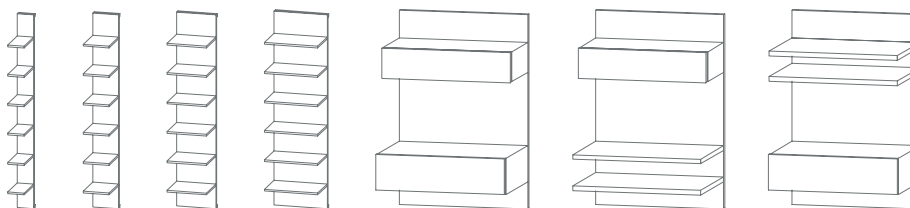

Collection CODE

It is a bookcase/container which alternates doors and open shelving units.

The idea behind this product is to alternate closed and open elements which can show and contain at the same time.

This apparently casual alternation creates an original optical effect that recalls the vertical lines of the bar code (from here the idea for the name of this collection).

The columns with doors can be fitted with shelves and/or drawers.

Doors: mat or glossy lacquered in our selected colours, natural oak, grey oak, smoked oak, black walnut, wengè

Dimensions:

Columns for doors

Height

2110 -----

Width

220 320 470 620

Open space unit

Height

2110 -----

Width

180 280 430 580 1400 1400 1400