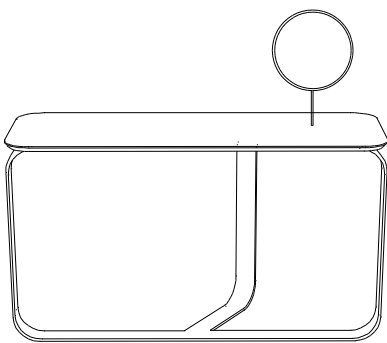

design Stefano Bigi

Finishes :

Vanity

Metal structure with bronze finish. Top available mat lacquered in our colours, black walnut

small armchair

upholstered armchair, covering not removable. Covering in velvet available in different colours

Dimensions:

H 730 mm
W 1300 mm
D 500 mm
Mirror Ø 300 mm

H 580 mm
W 440 mm
Seat's height 380 mm